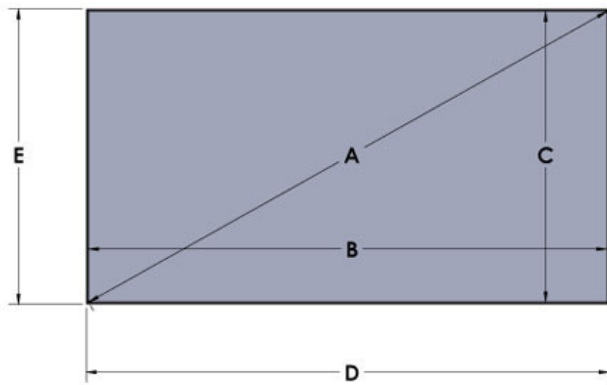

Video HDTV (16:9) Format Dimensions

Viewing Area H x W (C X B)		Standard Diagonal (A)		Overall Dimensions H x W (E x D)			Approx. Ship. Wt.	
in.	cm.	in.	cm.	in.	cm.	Lbs.	Kg	
39" X 70"	100 X 177	80"	203	40" X 71"	102 X 179	83	38	
45" X 80"	115 X 204	92"	234	46" X 81"	117 X 206	91	41	
49" X 87"	124 X 221	100"	254	50" X 88"	126 X 223	97	44	
52" X 92"	132 X 235	106"	269	53" X 93"	134 X 237	112	51	
54" X 96"	137 X 244	110"	279	55" X 97"	139 X 245	116	53	
56" X 100"	143 X 255	115"	292	57" X 101"	145 X 257	120	54	
59" X 105"	149 X 266	120"	305	60" X 105"	151 X 267	128	58	

Wide (16:10) Format Dimensions

Viewing Area H x W (C X B)		Standard Diagonal (A)		Overall Dimensions H x W (E x D)			Approx. Ship. Wt.	
in.	cm.	in.	cm.	in.	cm.	Lbs.	Kg	
42" X 68"	108 X 172	80"	203	43" X 69"	110 X 174	90	41	
49" X 78"	124 X 198	92"	234	50" X 79"	126 X 200	114	52	
53" X 85"	135 X 215	100"	254	54" X 86"	137 X 217	126	57	
56" X 90"	143 X 228	106"	269	57" X 91"	145 X 230	137	62	
59" X 95"	151 X 241	112"	284	60" X 96"	153 X 243	146	66	

CinemaScope (2:35:1) Format Dimensions

Viewing Area H x W (C X B)		Standard Diagonal (A)		Overall Dimensions H x W (E x D)			Approx. Ship. Wt.	
in.	cm.	in.	cm.	in.	cm.	Lbs.	Kg	
31" X 74"	80 X 187	80"	203	32" X 74"	81 X 189	90	41	
43" X 101"	109 X 257	110"	279	44" X 102"	111 X 259	114	52	
47" X 110"	119 X 281	120"	305	48" X 111"	121 X 282	126	57	
52" X 122"	132 X 311	133"	338	53" X 123"	134 X 313	137	62	
56" X 133"	143 X 337	144"	366	57" X 133"	145 X 338	146	66	
59" X 138"	149 X 351	150"	381	60" X 139"	151 X 352	156	71	

SURFACE INFORMATION

- All surfaces will be seamless on rigid panel backer.
- Max viewing height 59"

WHEN ORDERING, MARK APPROPRIATE SELECTIONS

1. Select Size from Charts.
2. Select Viewing Surface
 - Black Diamond .8 (4K)
 - Black Diamond 1.4 (4K)
 - Black Diamond 2.7 (4K)