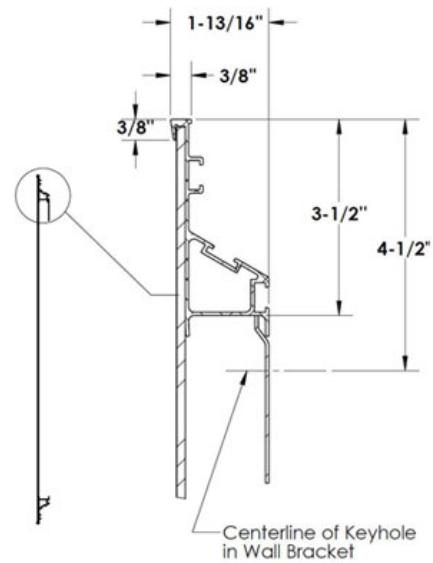

3. Select Optional Accessories:

- ☐ Curved
- ☐ Stand
- ☐ LED Back-lighting

9715-B BURNET RD. SUITE 400, AUSTIN, TX 78758

Call 512-832-6939 or visit www.screeninnovations.com for more information.